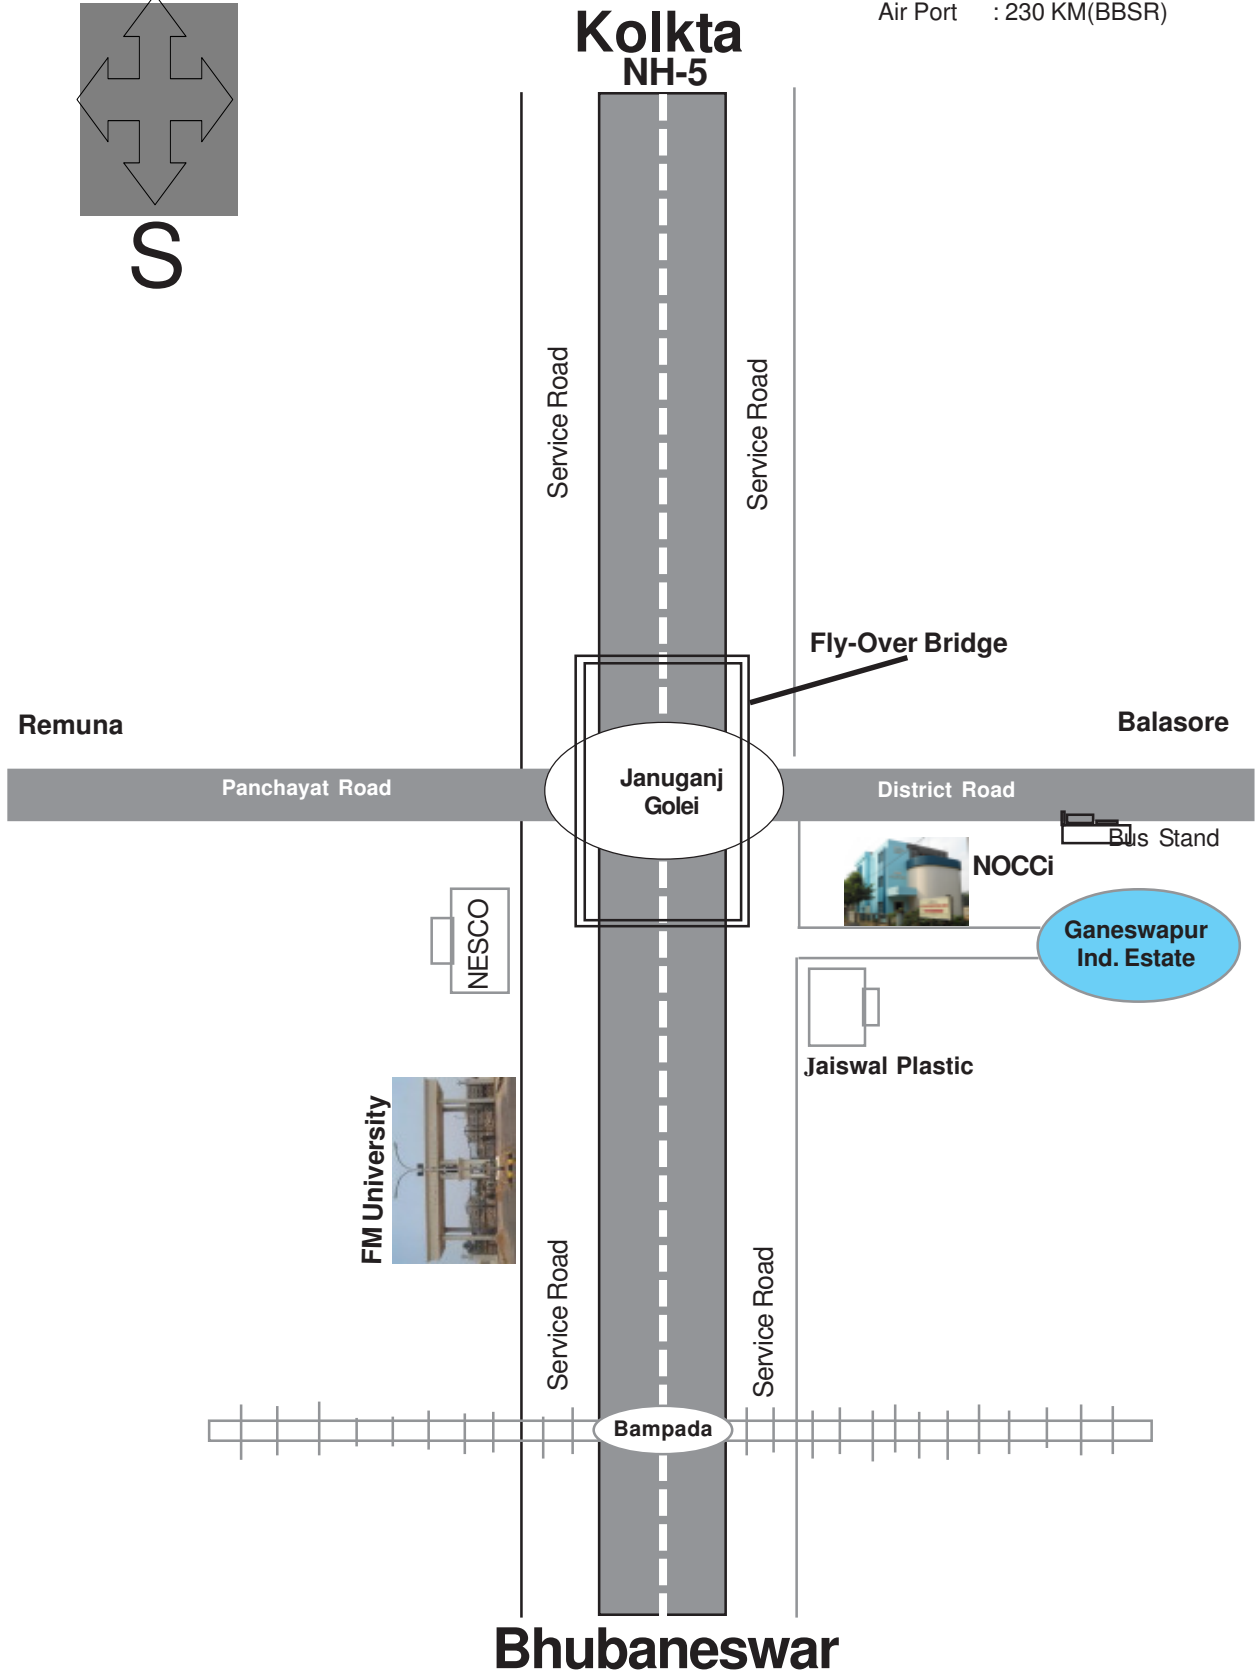

Distance from NOCCI  
Bus Stand : 3.5 KM  
Rly Station: 5 KM  
Air Port : 230 KM(BBSR)

**Kolkata**  
NH-5

Remuna

Balasore

Panchayat Road

District Road

Januganj Golei

Fly-Over Bridge

Bus Stand

NOCCI

Ganeswapur Ind. Estate

Jaiswal Plastic

NESCO

FM University

Service Road

Service Road

Bampada

**Bhubaneswar**